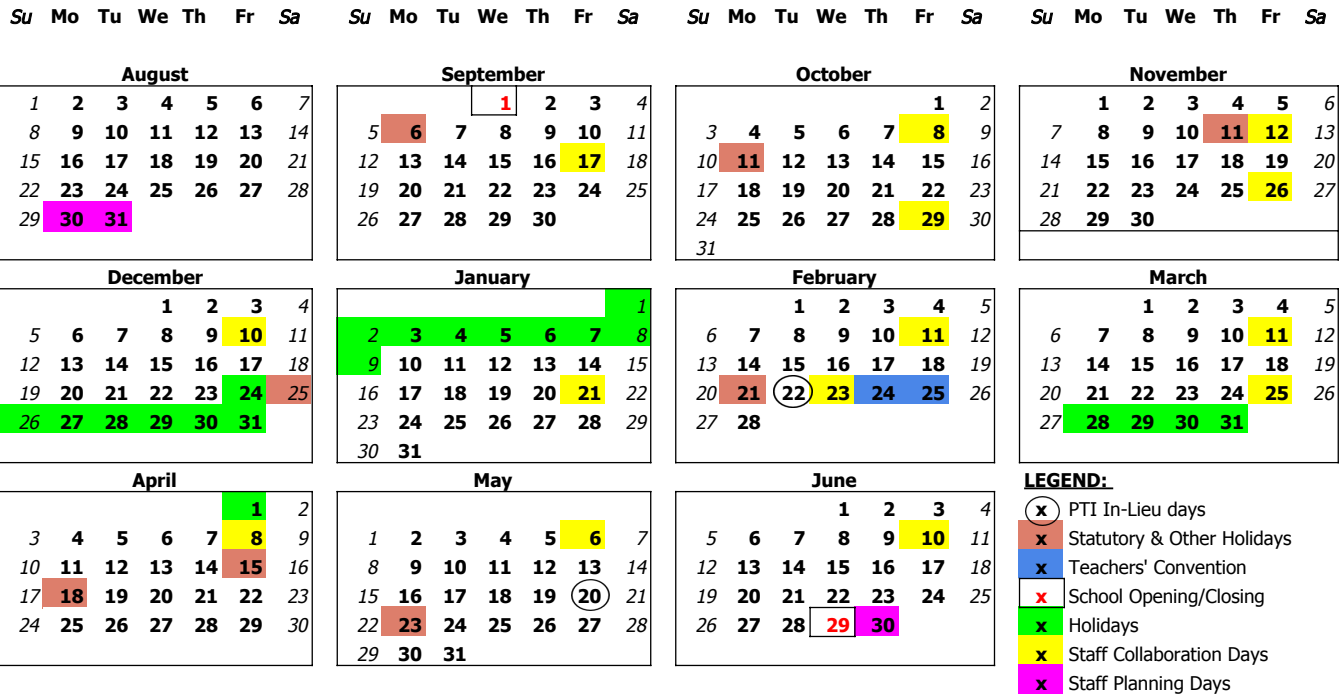

## 2021 - 2022 School Year

### BASE CALENDAR

### DRAFT ONLY

12/6/2018

August	Aug. 30-31	Staff Planning Days
September	Sept. 1	Students' First Day
	Sept. 6	Labour Day Holiday
	Sept. 17	Staff Collaboration Day
October	Oct. 11	Thanksgiving Day Holiday
	Oct. 8 & 29	Staff Collaboration Day
November	Nov. 11	Remembrance Day
	Nov. 12	Staff Collaboration Day
	Nov. 26	Staff Collaboration Day
December	Dec. 10	Staff Collaboration Day
	Dec. 24	Christmas Holidays (Dec 24- Jan 9 inclusive)
January	Jan. 10	First day back after Holiday Break
	Jan. 21	Staff Collaboration Day
	Jan. 28	Conclusion of First Semester
February	Feb. 1	Commencement of Second Semester
	Feb. 11	Staff Collaboration Day
	Feb. 21	Family Day Holiday
	Feb. 22	Staff Earned Day Off (In-Lieu for Parent-Teacher Interviews)
	Feb. 23	Staff Collaboration Day
	Feb. 24-25	Teacher's Convention
March	Mar. 11	Staff Collaboration Day
	Mar. 25	Staff Collaboration Day
	Mar. 28	Spring Break (March 28 to April 1 inclusive)
April	Apr. 8	Staff Collaboration Day
	Apr. 15	Good Friday
	Apr. 18	Easter Monday
May	May 6	Staff Collaboration Day
	May 20	Staff Earned Day Off (In-Lieu for Parent-Teacher Interviews)
	May 23	Victoria Day Holiday
June	Jun. 10	Staff Collaboration Day
	Jun. 29	Students' Last Day (Conclusion of Second Semester)
	Jun. 30	Teacher Evaluation Day (final staff day)